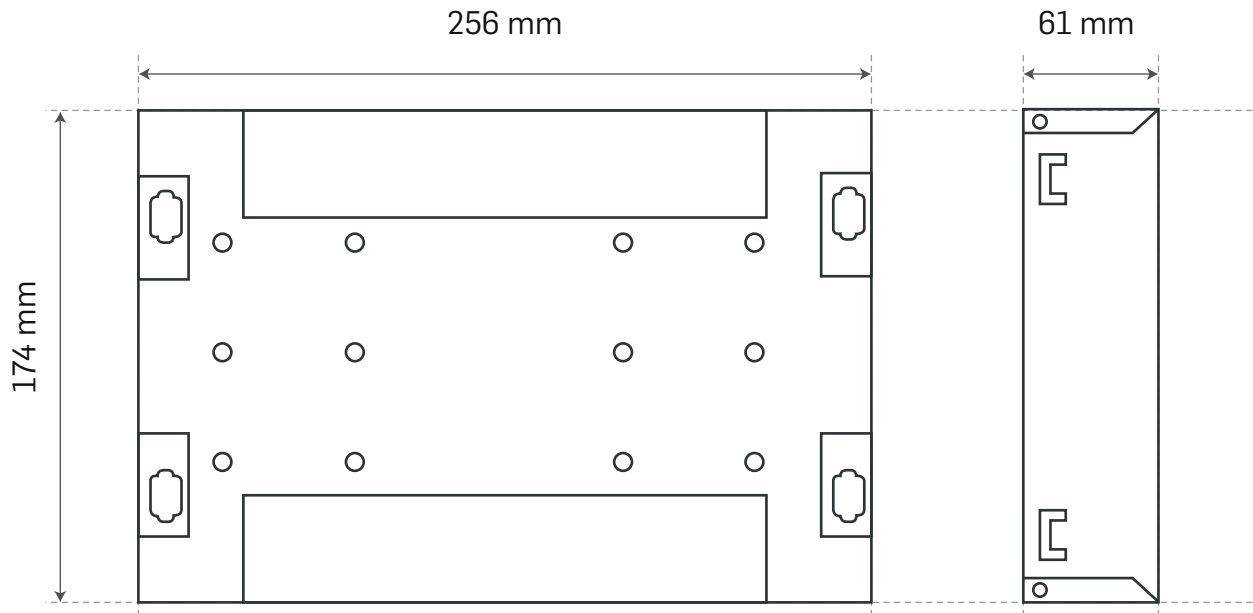

INSPINIA FRAME 10 IN-WALL BOX