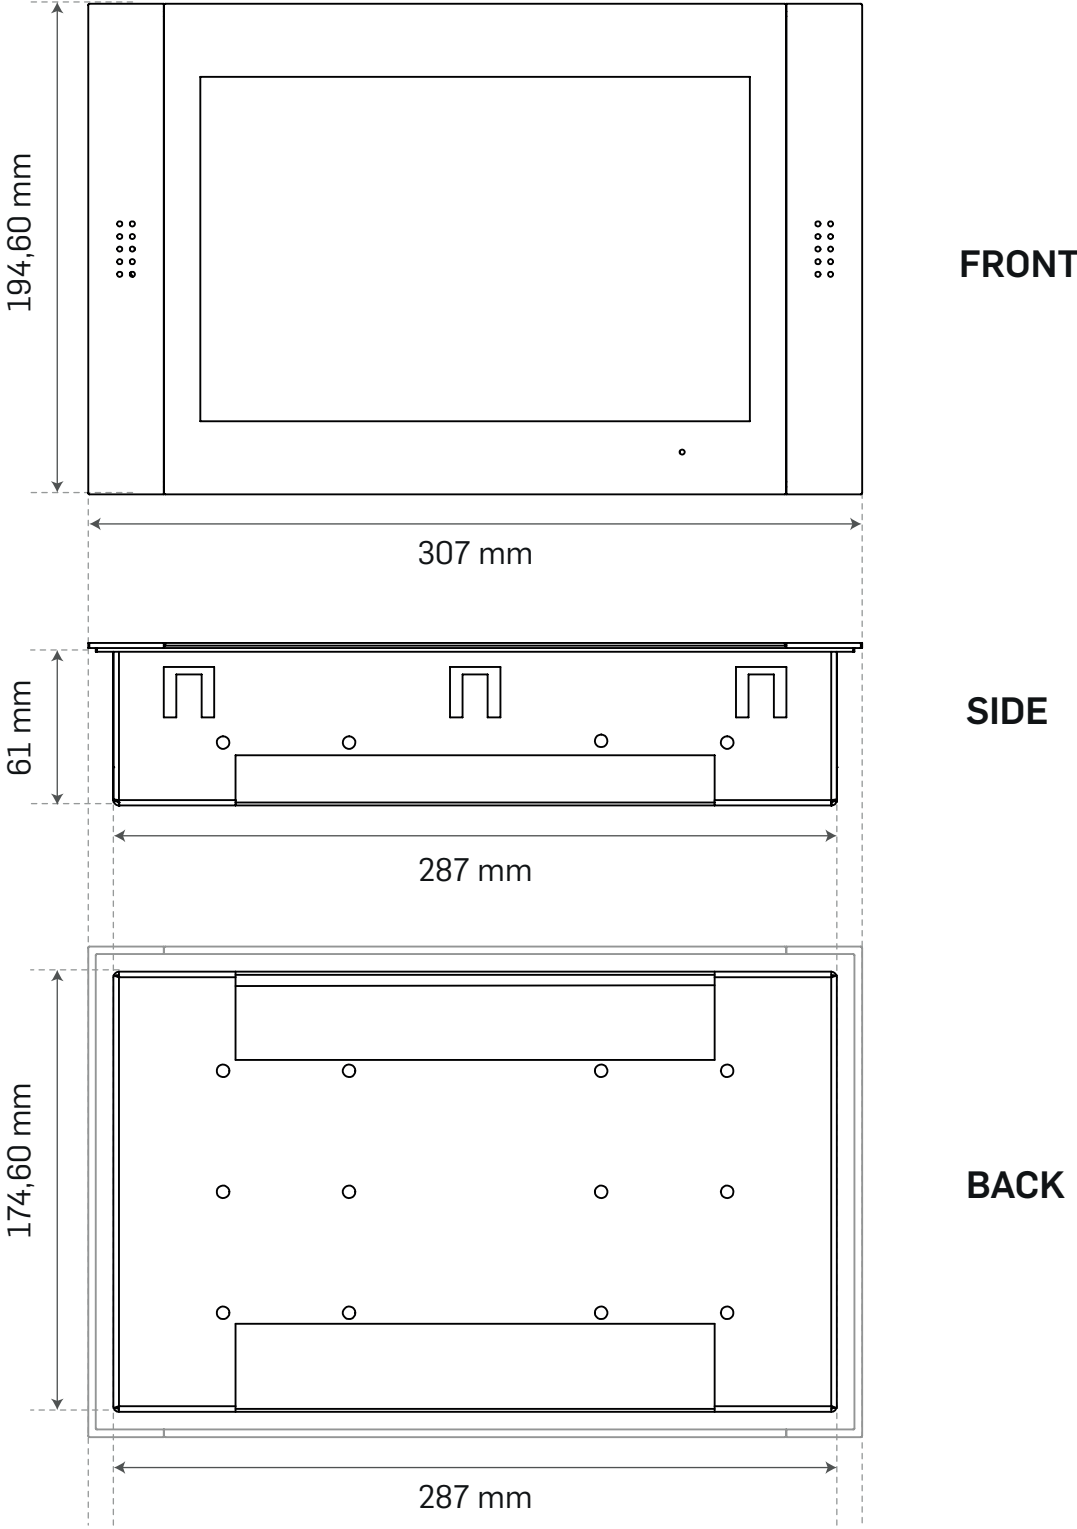

INSPINIA 10" GRAND TOUCH PANEL