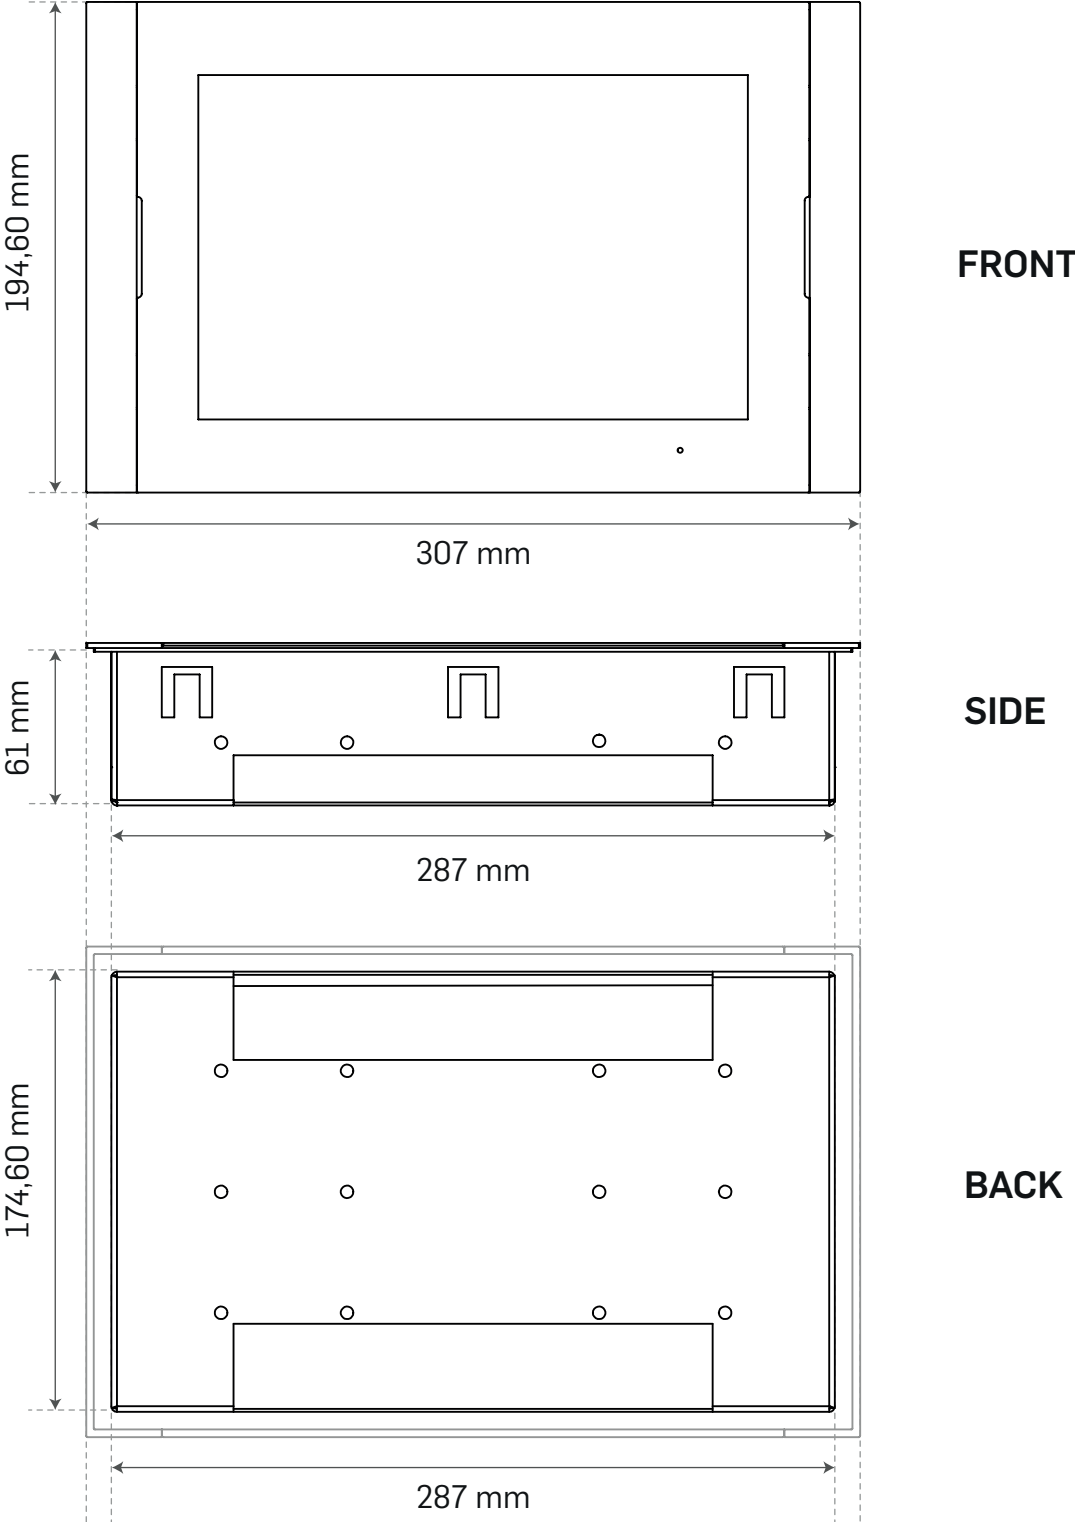

# INSPINIA 10" SLIM TOUCH PANEL