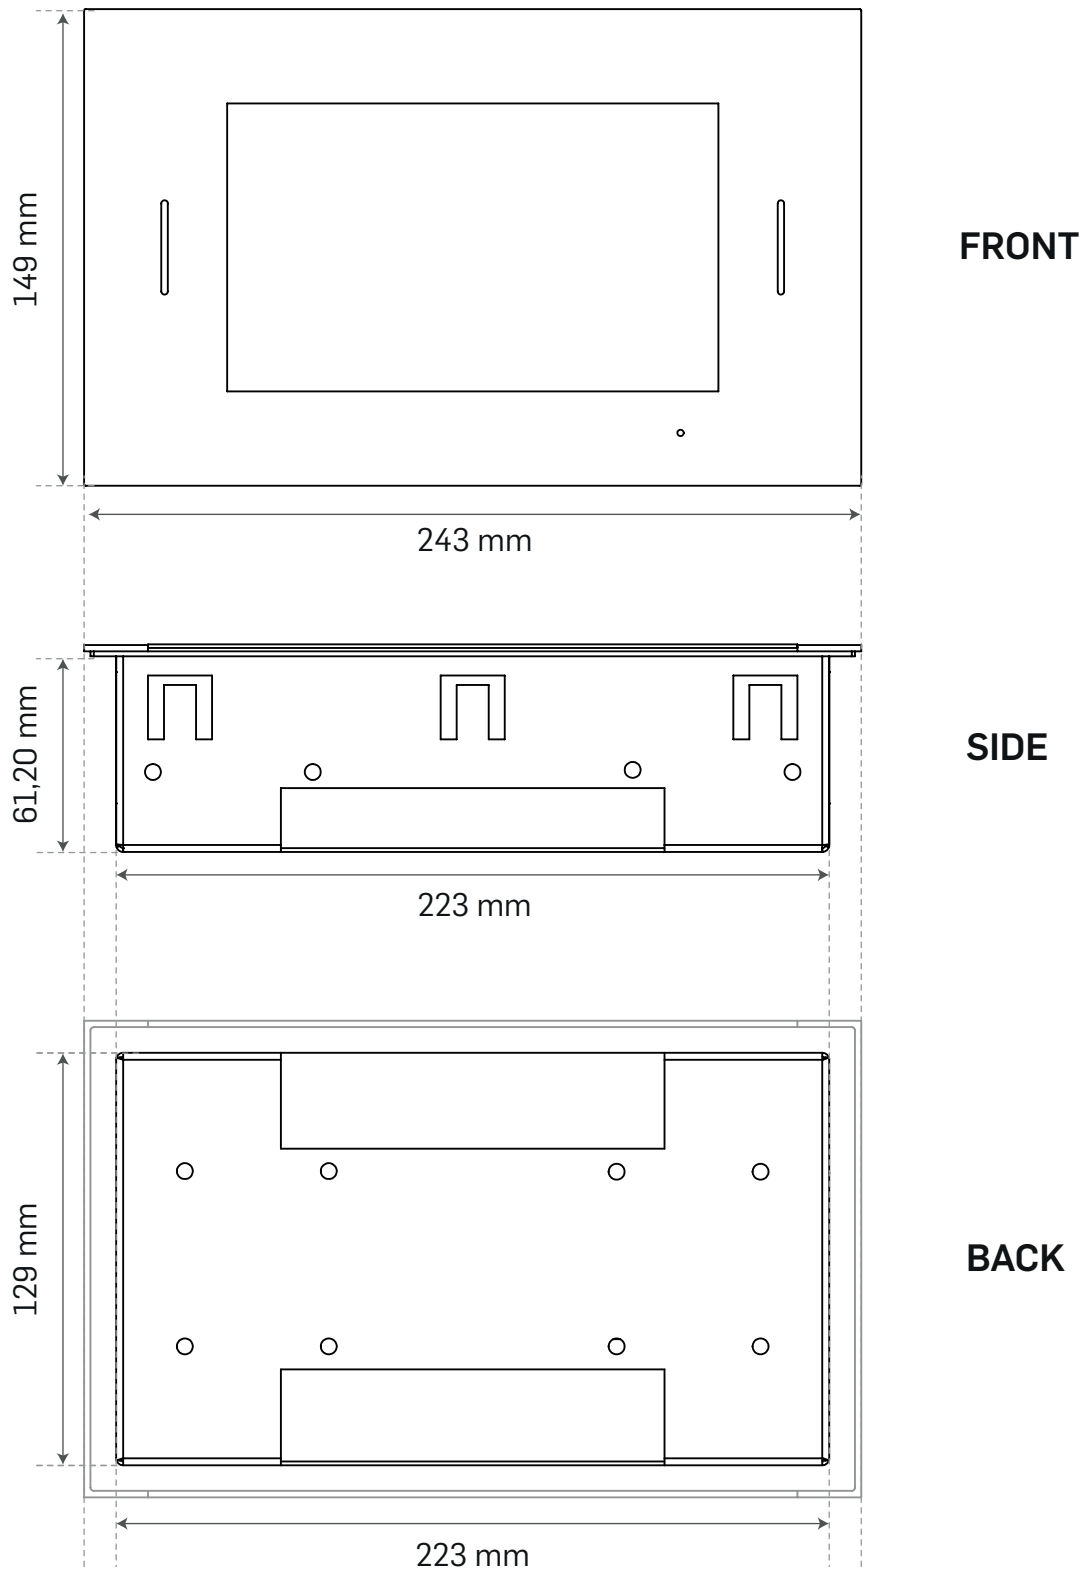

INSPINIA 7" VITRE TOUCH PANEL