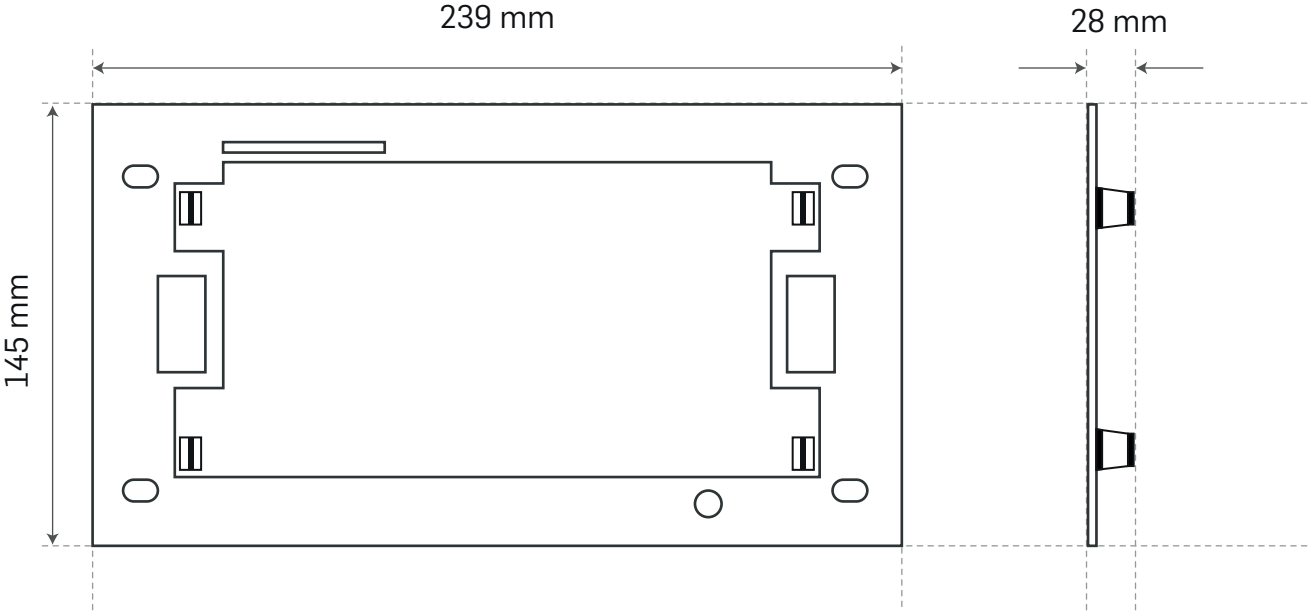

INSPINIA 7 MOUNTING GUIDE