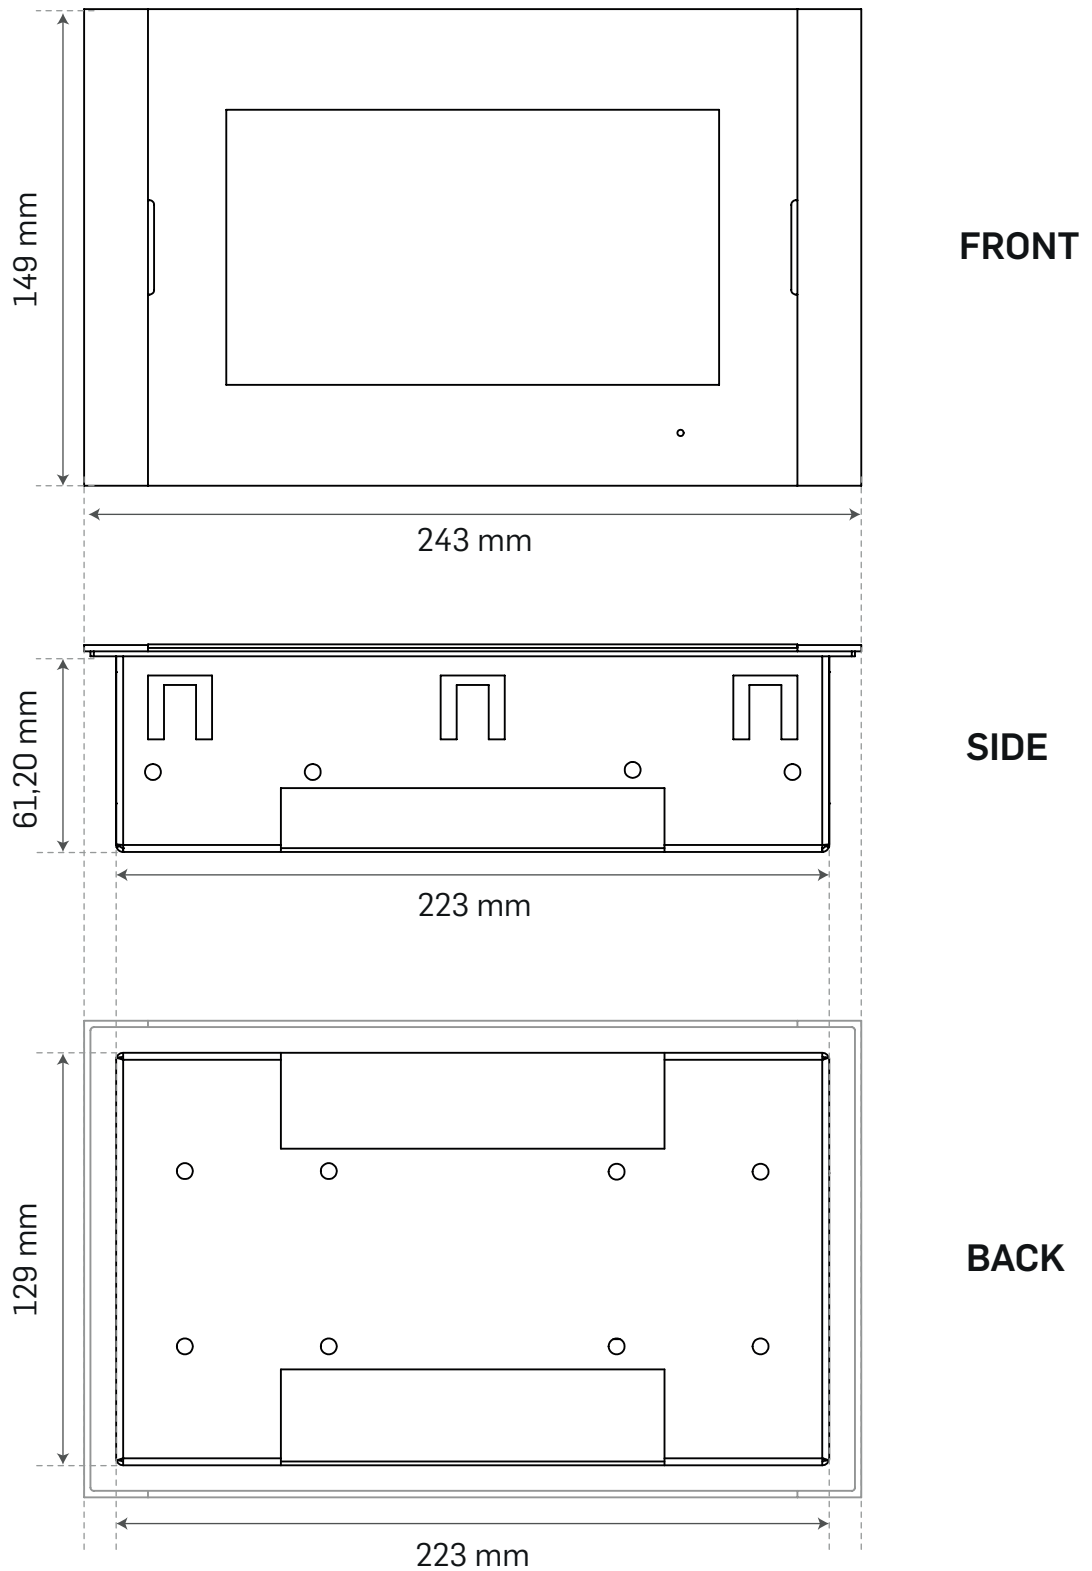

INSPINIA 7" SLIM TOUCH PANEL